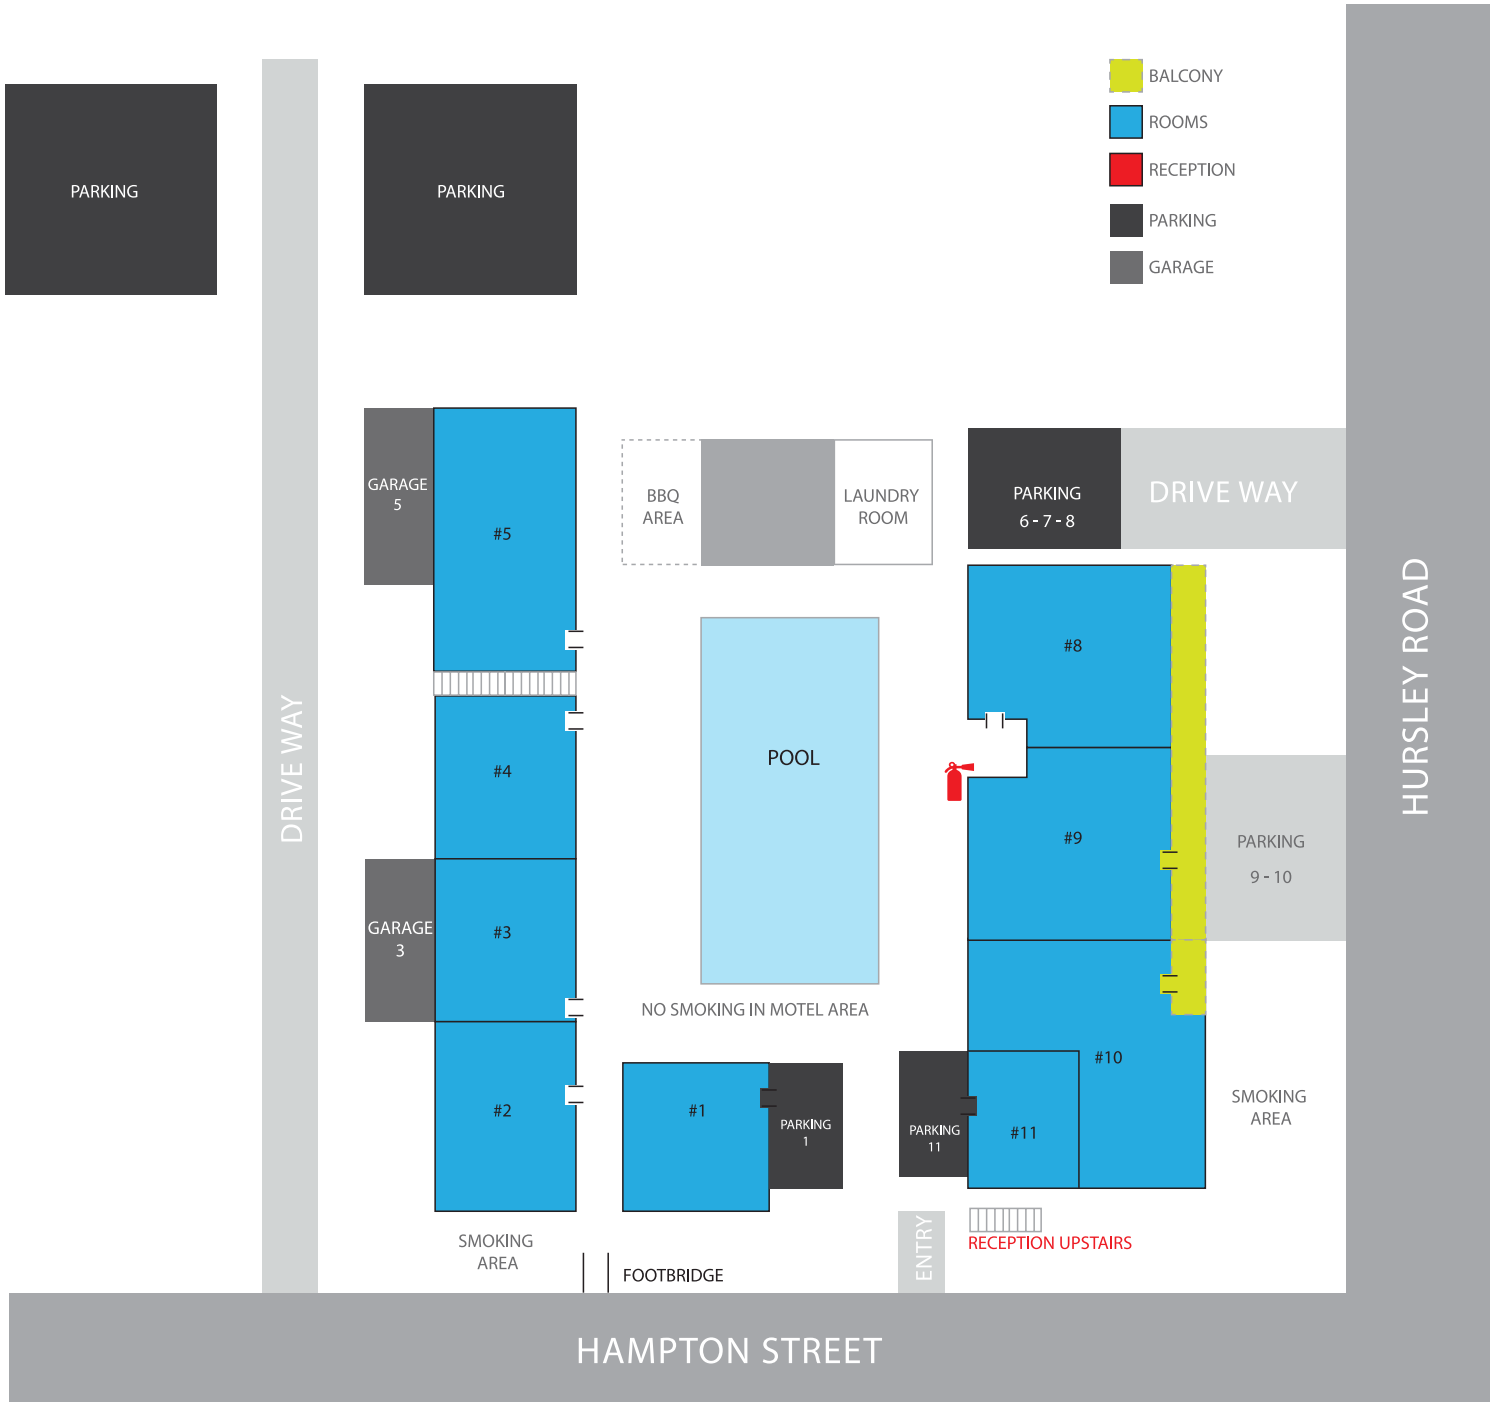

Clifford Park

HOLIDAY MOTOR INN

BOTTOM FLOOR

Ph: (07) 4659 2000

Fax: (07) 4634 2030

info@cliffordparkmotorinn.com.au

www.cliffordparkmotorinn.com

54 Hursley Road,
Toowoomba Qld 4350
(Opposite Clifford Park Racecourse)