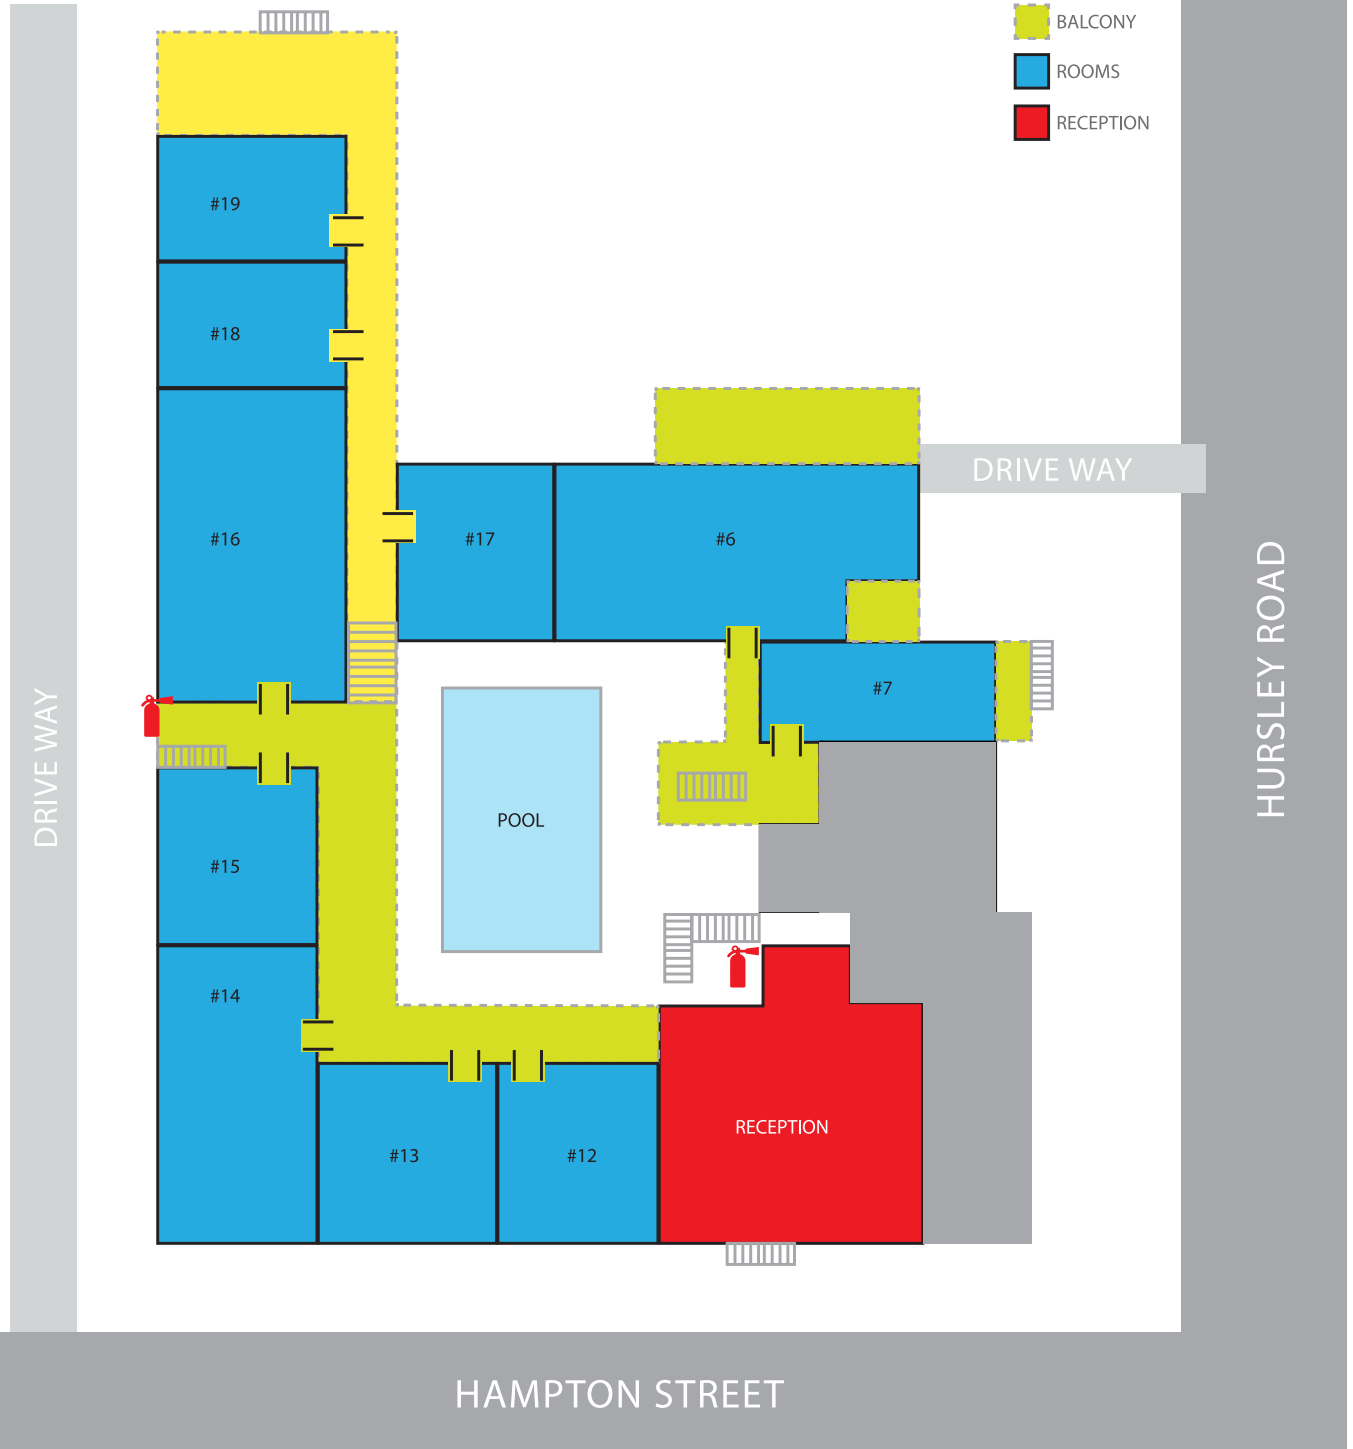

Clifford Park

HOLIDAY MOTOR INN

TOP FLOOR

Ph: (07) 4659 2000

Fax: (07) 4634 2030

info@cliffordparkmotorinn.com.au

www.cliffordparkmotorinn.com

54 Hursley Road,
Toowoomba Qld 4350
(Opposite Clifford Park Racecourse)